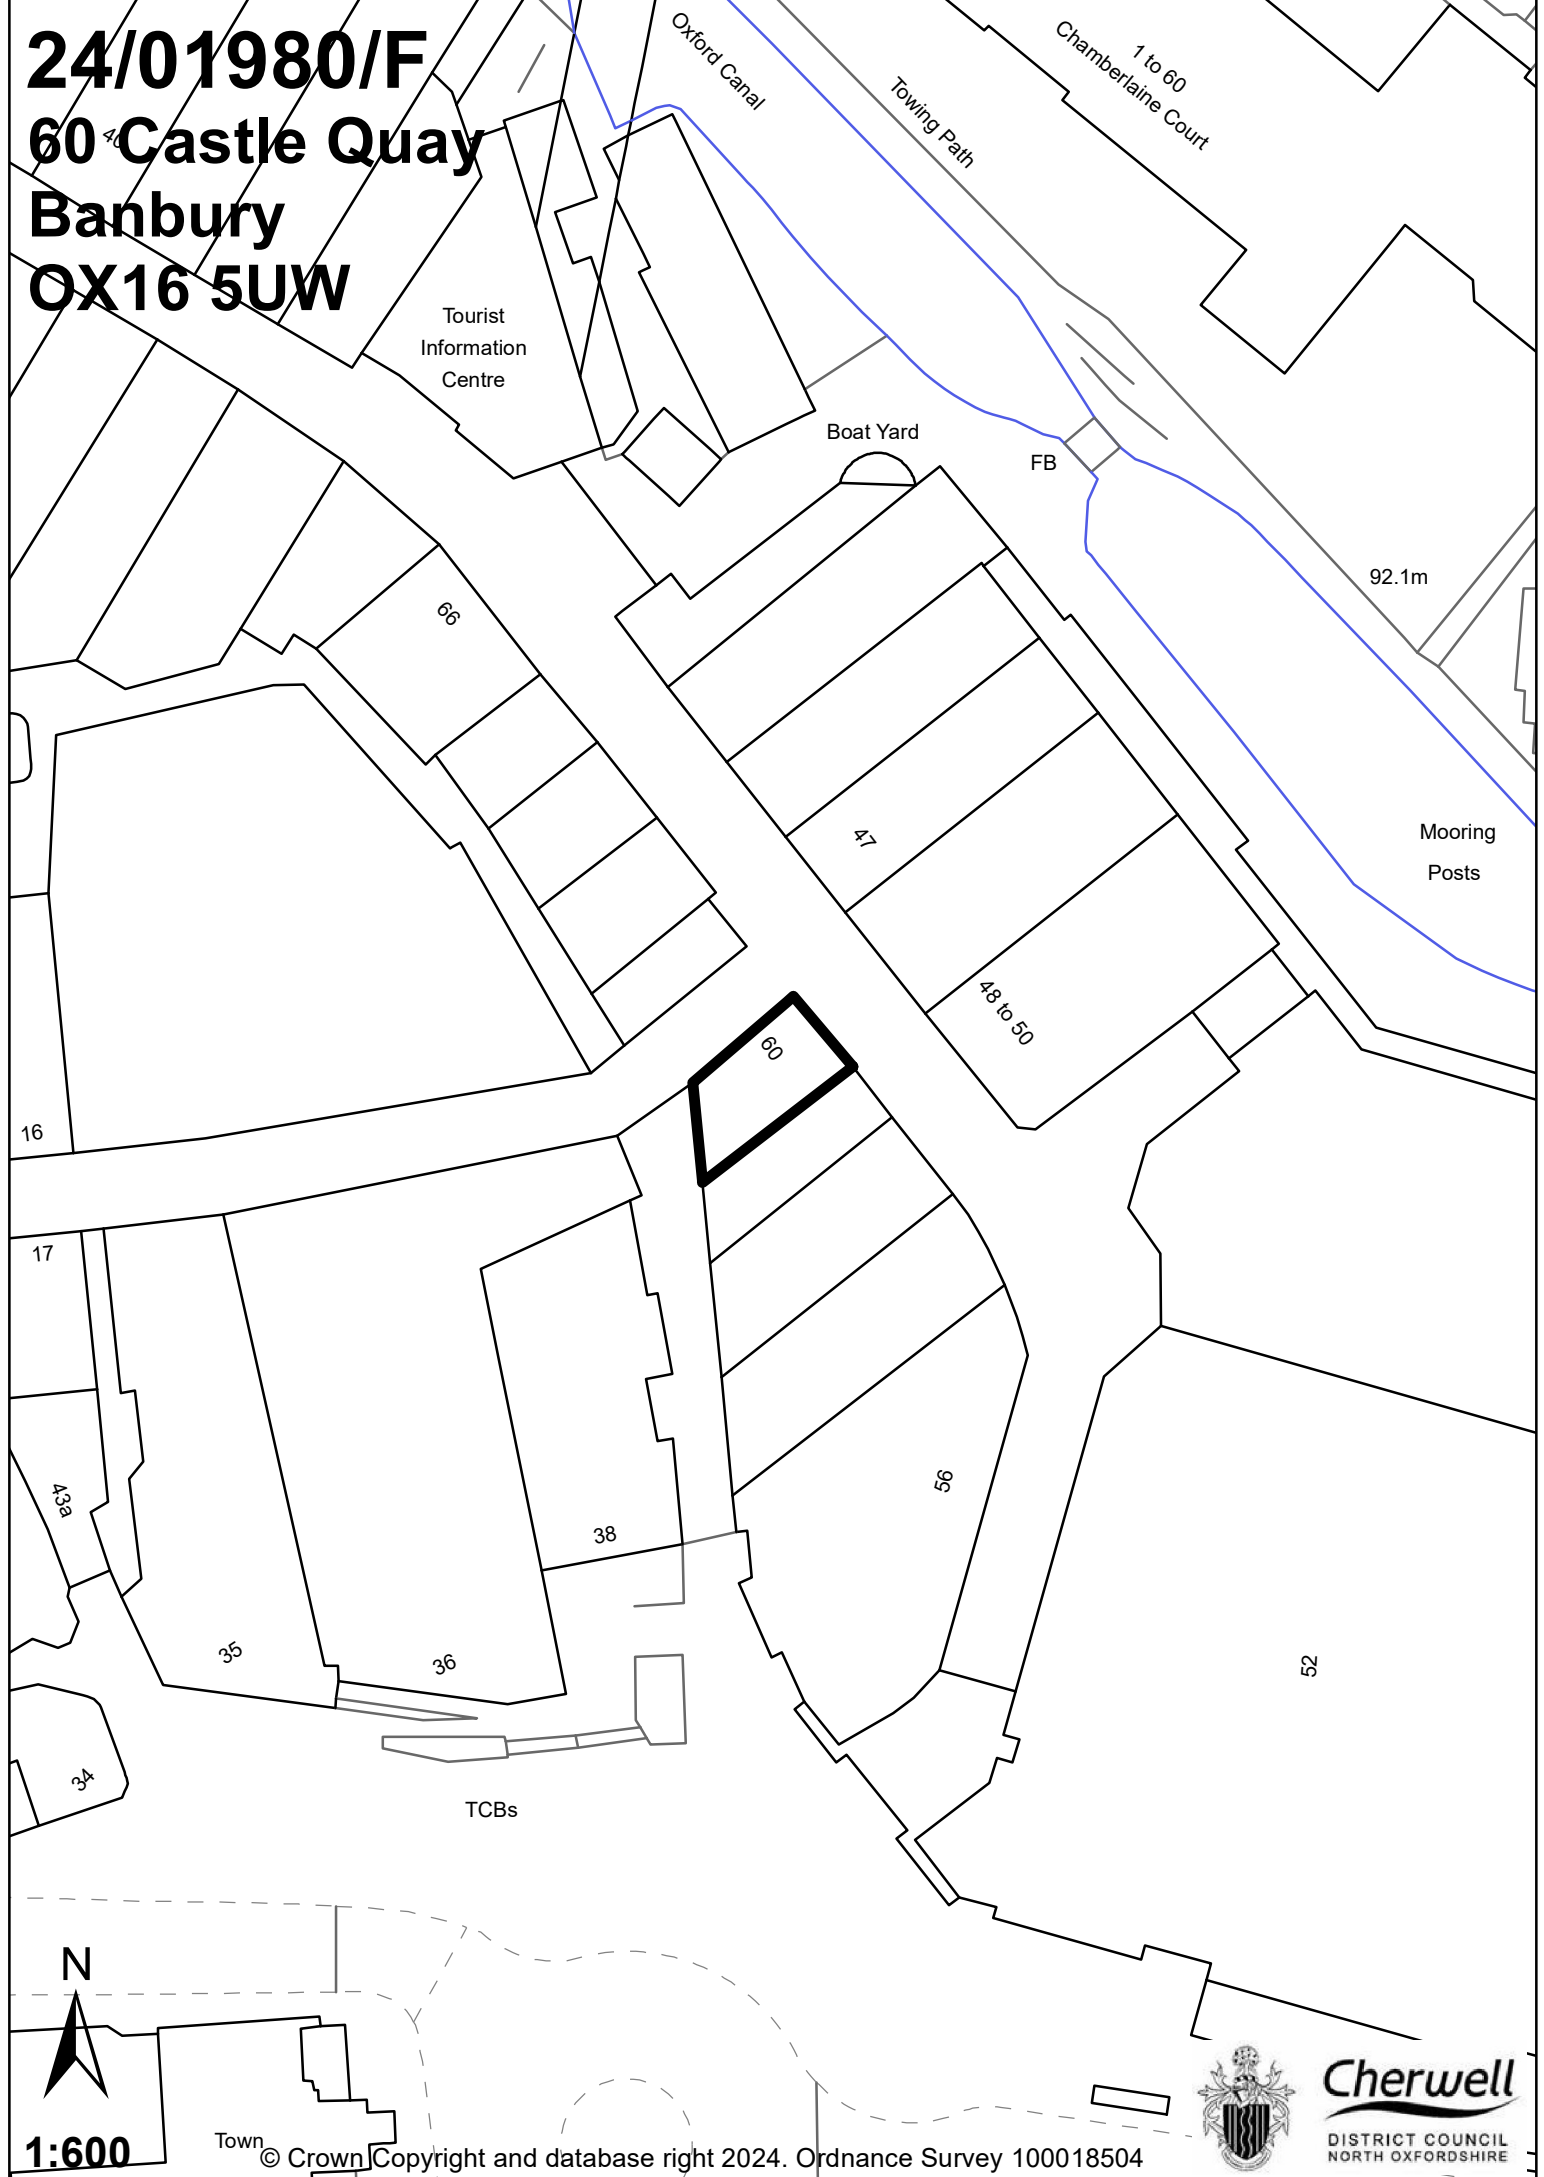

24/01980/F
60 Castle Quay
Banbury
OX16 5UW

1:600

Town

© Crown Copyright and database right 2024. Ordnance Survey 100018504

Cherwell
DISTRICT COUNCIL
NORTH OXFORDSHIRE